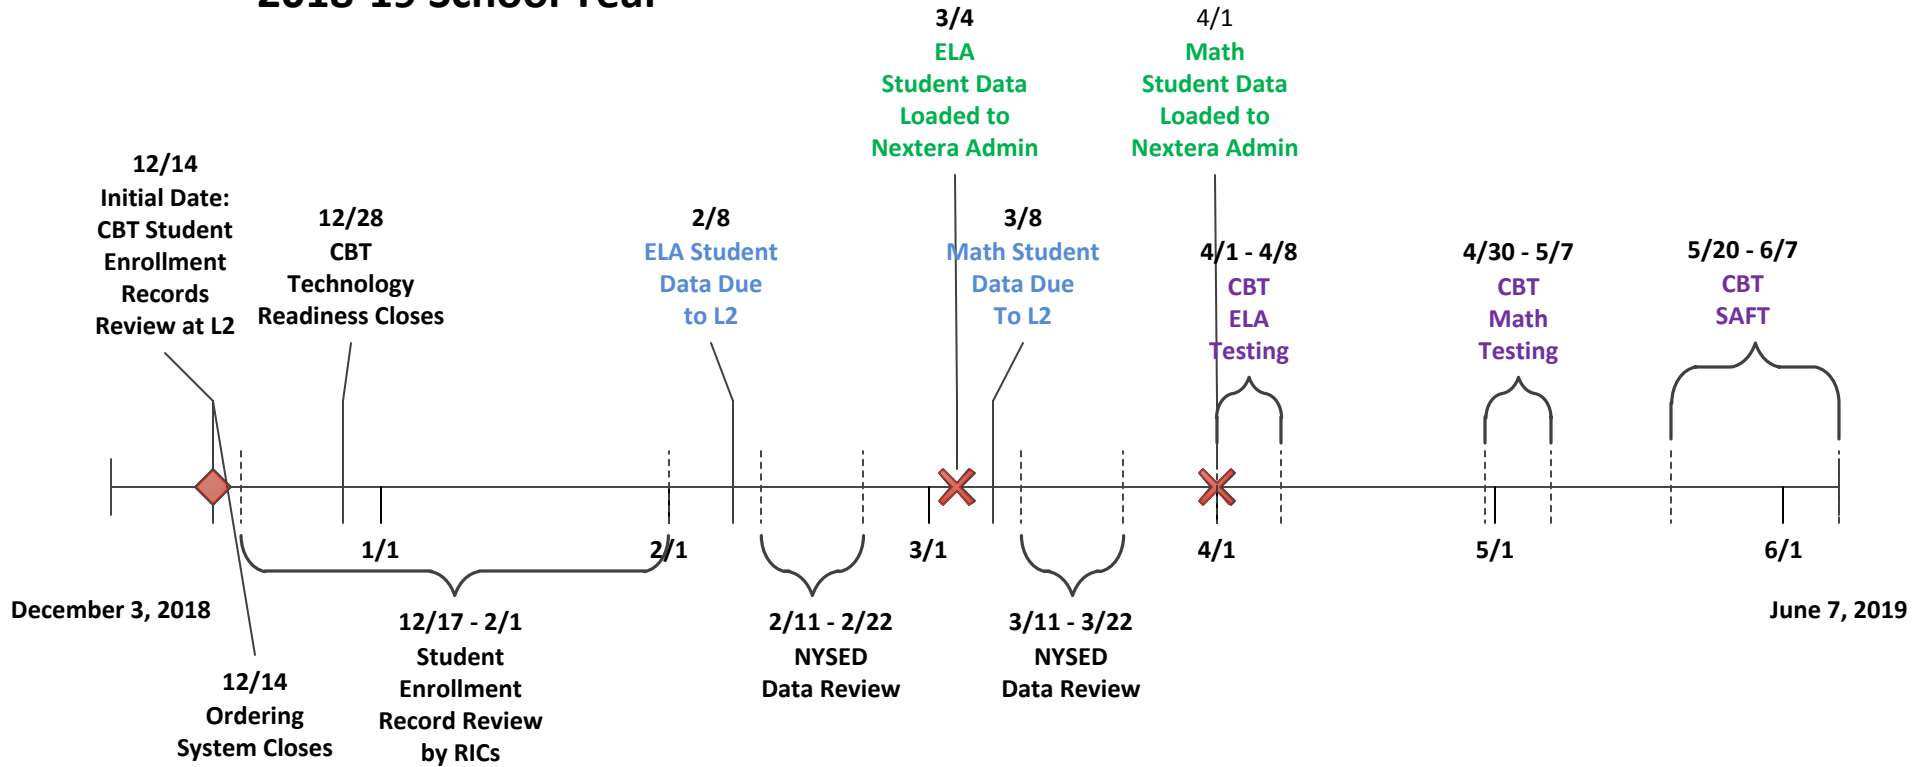

NYSED Computer-Based Testing Data Timeline 2018-19 School Year

Nextera Admin Open Dates